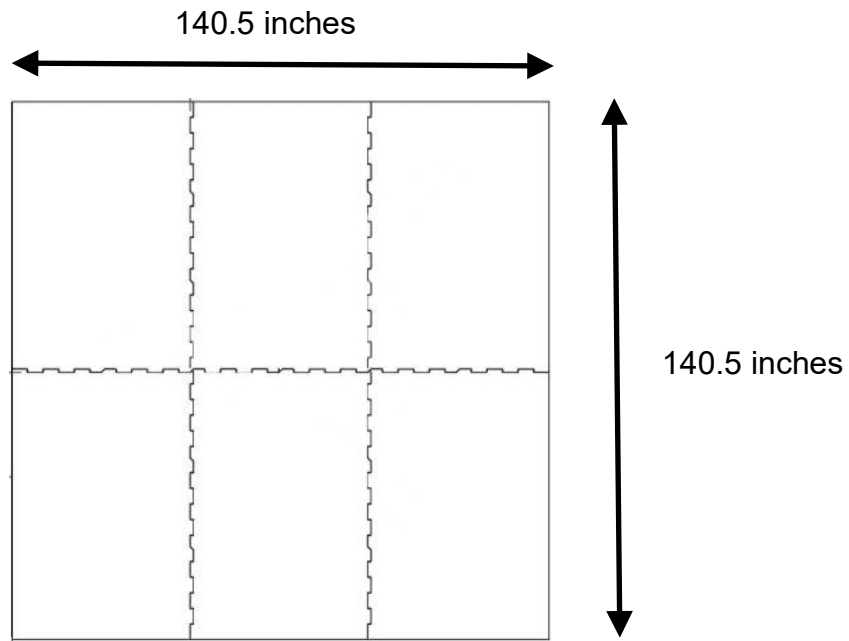

Interlocking Stable Mat Dimensions

6 Mat Set to fit a 12ft x 12ft Stable

8 Mat Set to fit a 12ft x 16ft Stable